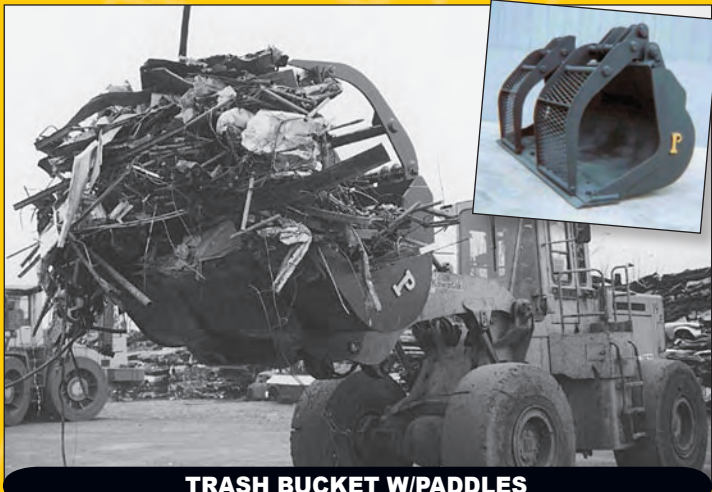

...MORE QUALITY PEMBERTON® WASTE INDUSTRY LOADER/EXCAVATOR ATTACHMENTS:

TRASH BUCKET W/PADDLES